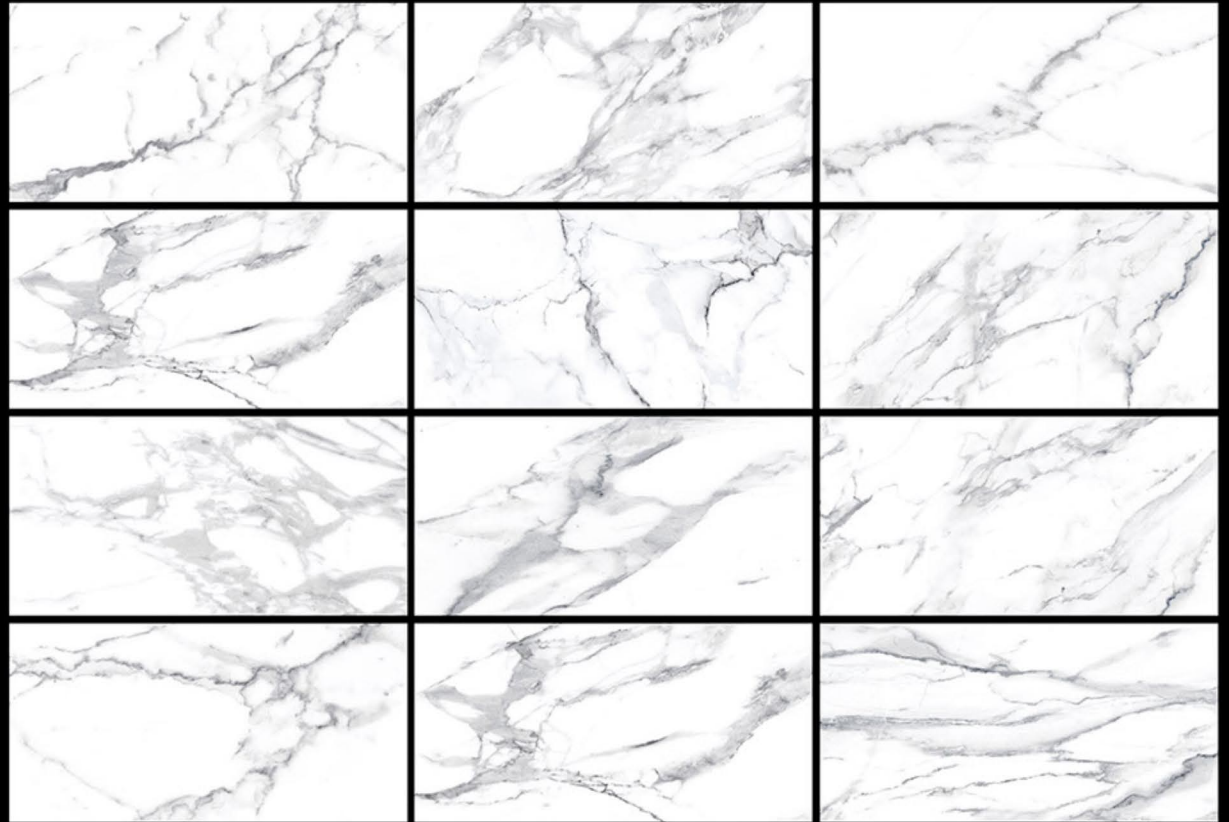

8059

GVT-PGVT

9-RANDOM

POLISH FINISH

GLAZED VITRIFIED TILES / 300 X 600 MM

8060

GVT-PGVT

10-RANDOM