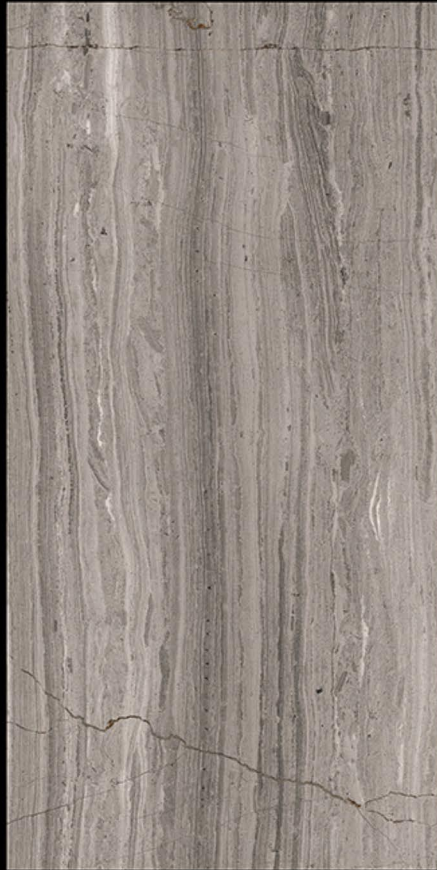

GVT-PGVT

12-RANDOM

POLISH FINISH

GLAZED VITRIFIED TILES / 300 X 600 MM

8030

GVT-PGVT

12-RANDOM

POLISH FINISH