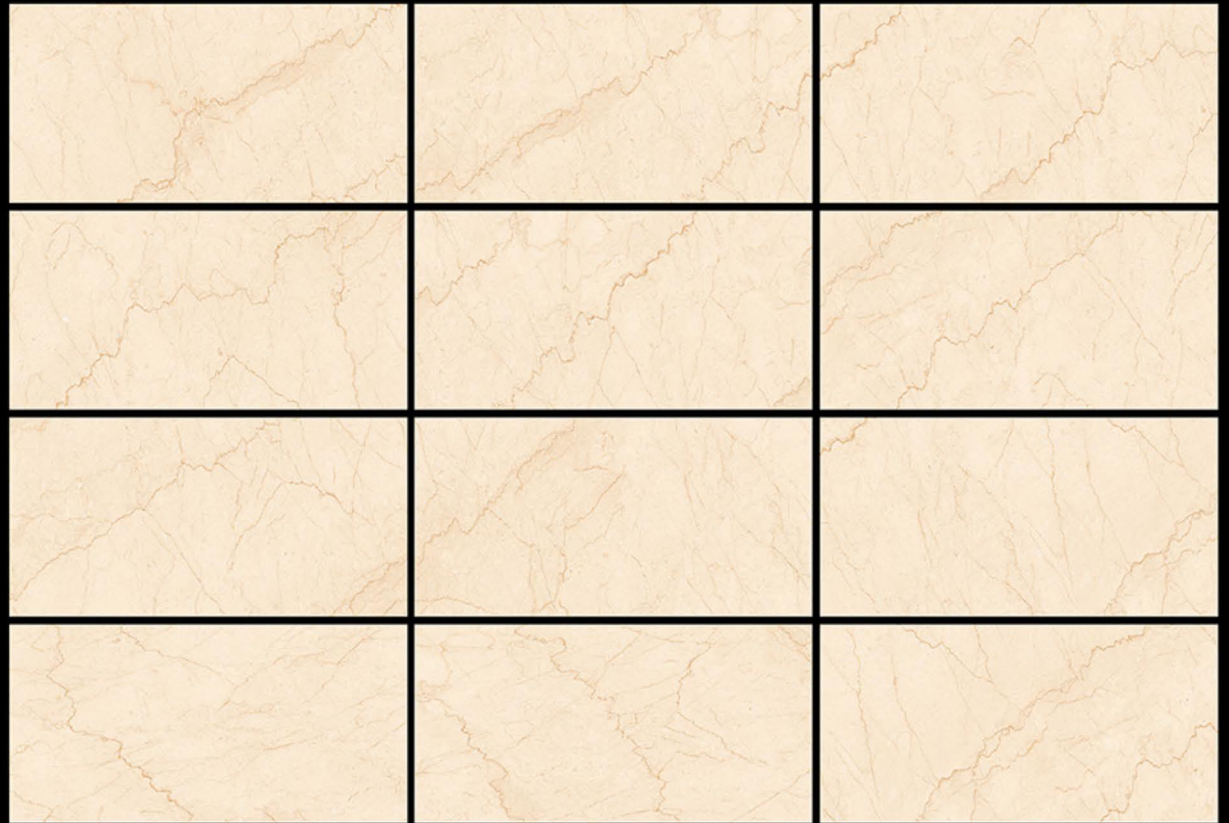

GVT-PGVT

12-RANDOM

POLISH FINISH

GLAZED VITRIFIED TILES / 300 X 600 MM

8046