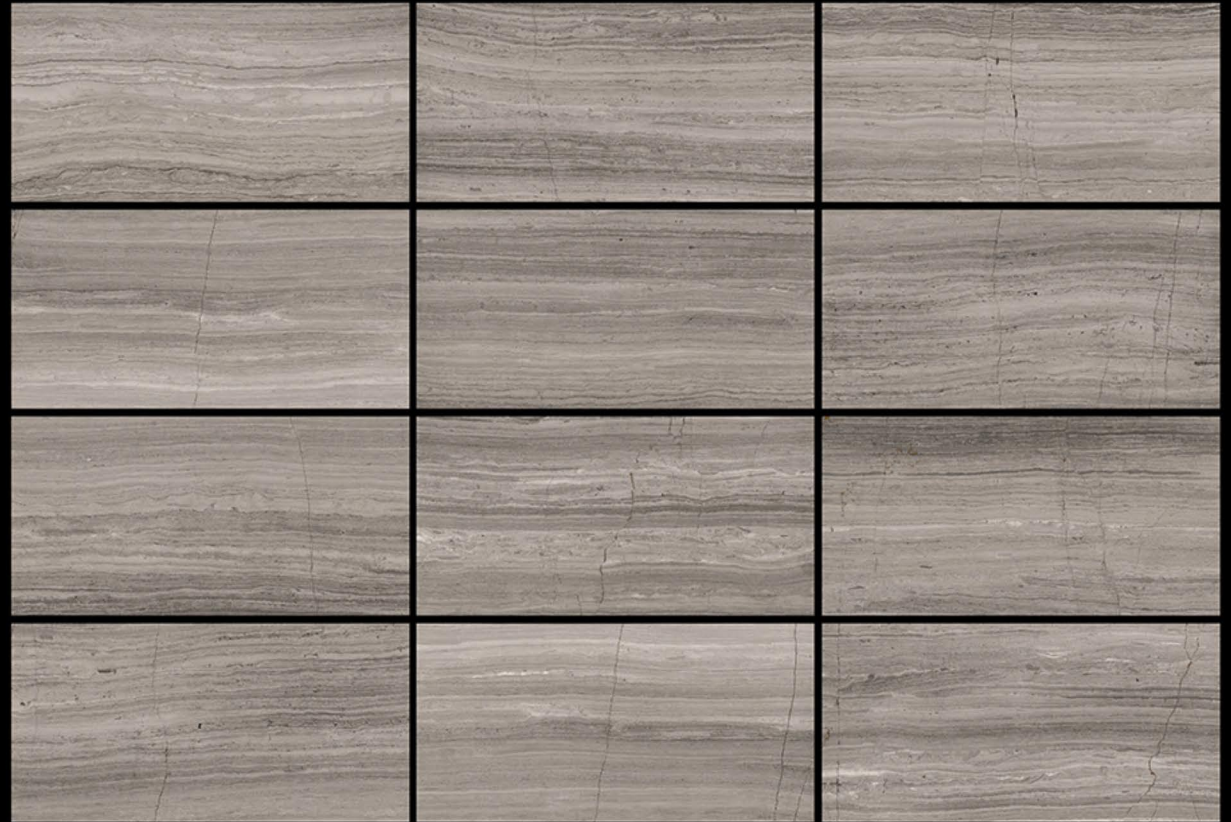

GVT-PGVT

12-RANDOM

POLISH FINISH

GLAZED VITRIFIED TILES / 300 X 600 MM

8030

GVT-PGVT

12-RANDOM

POLISH FINISH