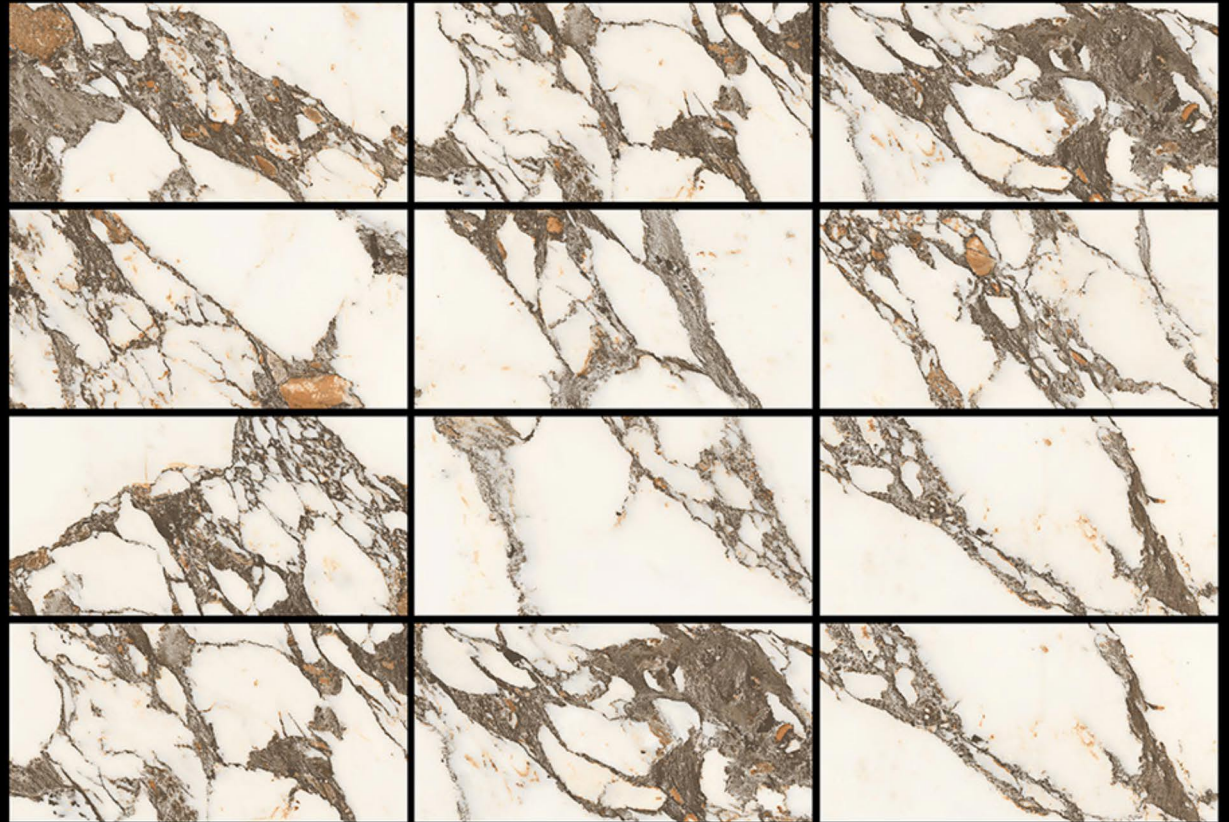

GVT-PGVT

10-RANDOM

POLISH FINISH

GLAZED VITRIFIED TILES / 300 X 600 MM

8002

GVT-PGVT

12-RANDOM

POLISH FINISH