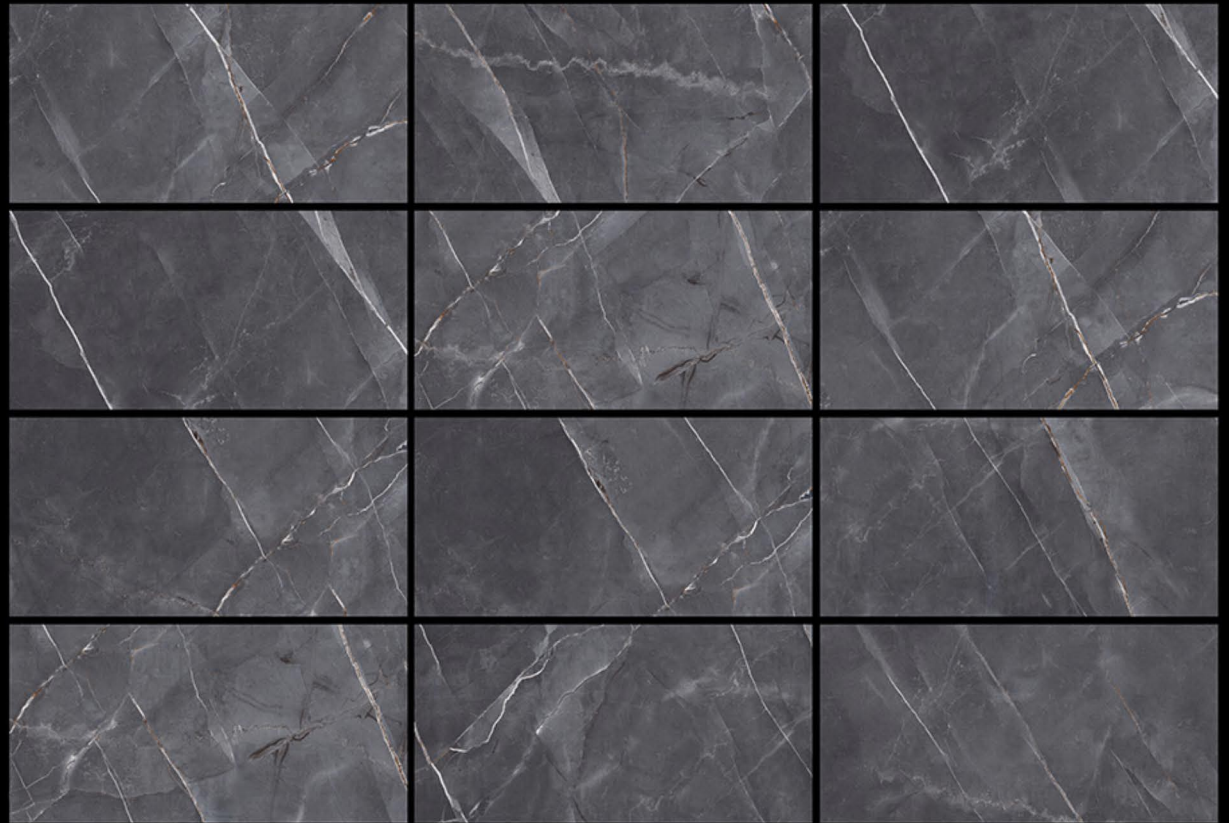

GLAZED VITRIFIED TILES / 300 X 600 MM

8031

GVT-PGVT

12-RANDOM

POLISH FINISH

GLAZED VITRIFIED TILES / 300 X 600 MM

8034

GVT-PGVT