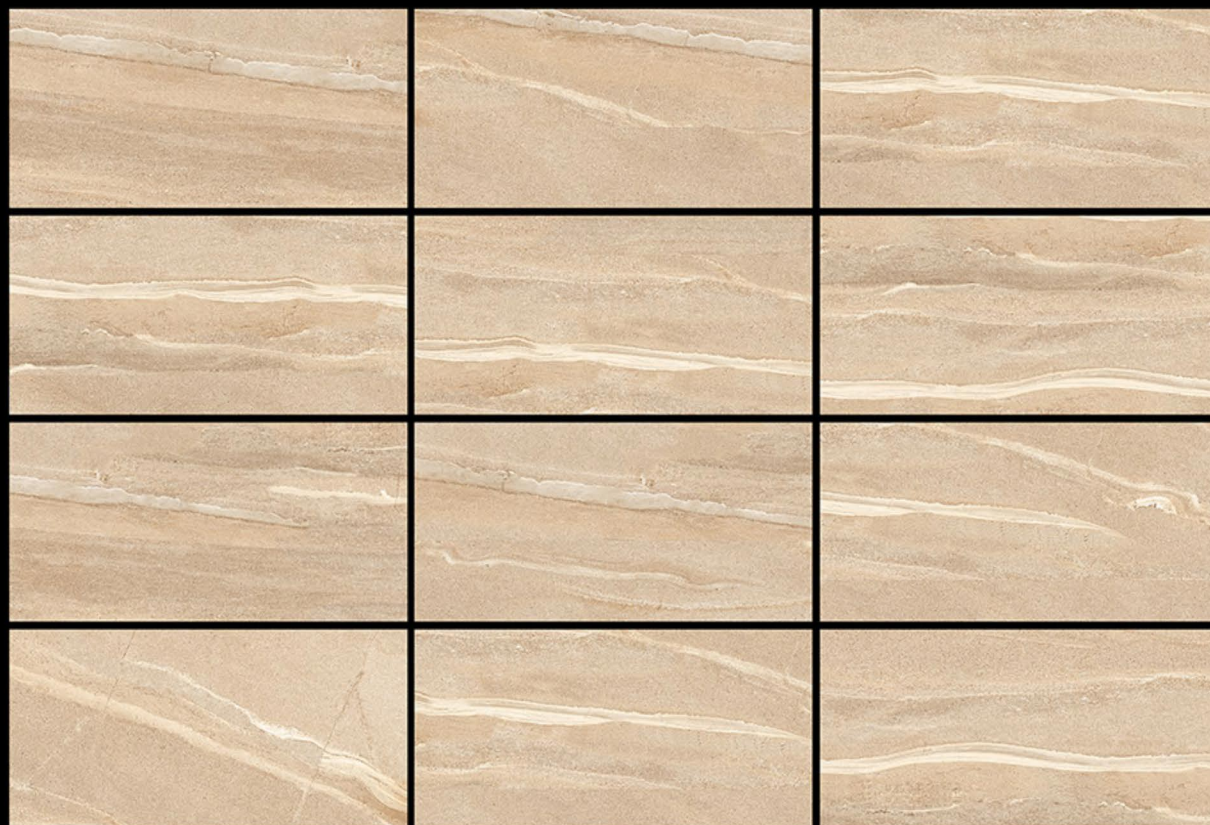

GLAZED VITRIFIED TILES / 300 X 600 MM

8055

GVT-PGVT

12-RANDOM

POLISH FINISH

GLAZED VITRIFIED TILES / 300 X 600 MM

8056

GVT-PGVT