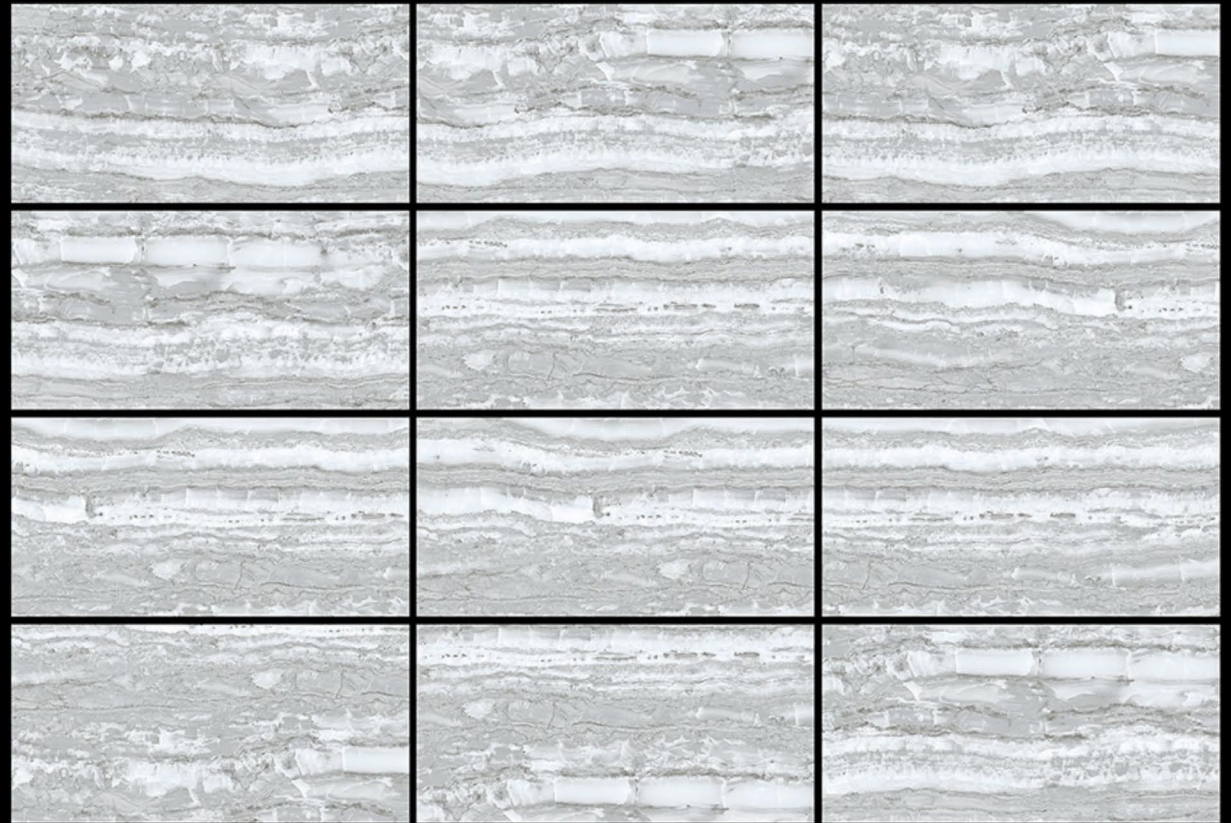

GVT-PGVT

12-RANDOM

POLISH FINISH

GLAZED VITRIFIED TILES / 300 X 600 MM

8043